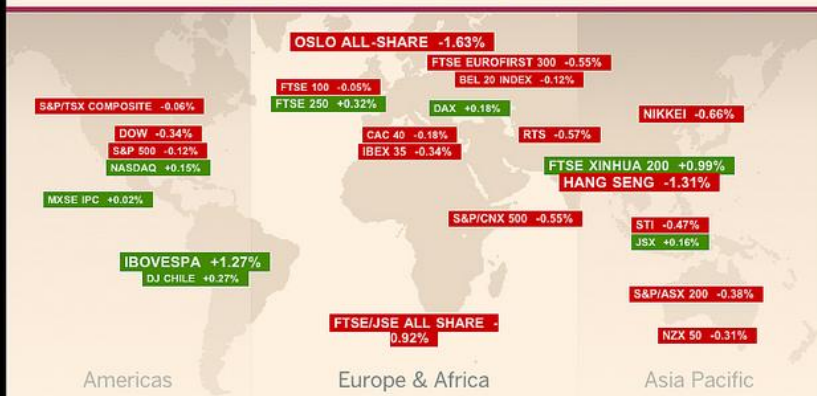

MARKETS DATA

Key global benchmarks

	Last	Change
10 year US Gov	3.01%	-0.62%
10 year UK Gov	3.26%	-0.15%
10 year EuroZone	3.01%	-0.33%
£ per \$	0.6136	+0.44%
€ per \$	0.6903	+0.04%
€ per £	1.1247	-0.40%
\$ per ¥	0.0124	+0.45%
Brent Crude	114.21	-1.15%
WTI Crude	99.40	-1.00%